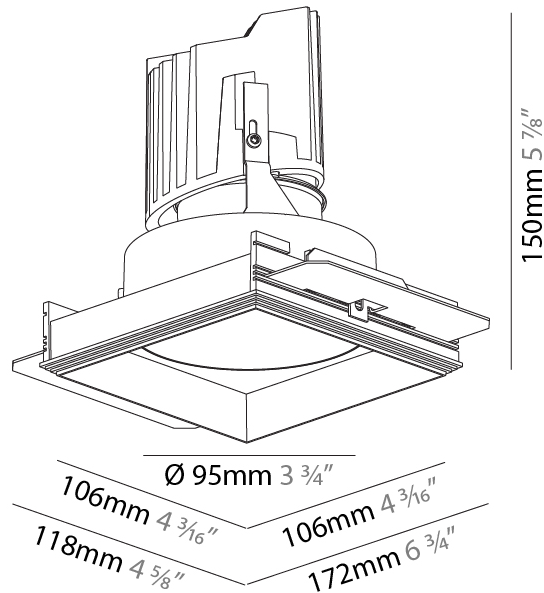

GENERAL

Series: Bioniq
Subseries: Bioniq Square Deep
Brand: Prolicht
Division: Architectural
Mounting Type: Trimless
Mounting Location: Ceiling
Subcategory: Downlight

PHYSICAL

Diameter (mm): 95
Diameter (in): 3 3/4
Length (mm): 106
Length (in): 4 3/16
Width (mm): 106
Width (in): 4 3/16
Height (mm): 150
Height (in): 5 7/8
Ceiling Thickness (mm): 10 / 12.5 / 15 / 25
Ceiling Thickness (in): 3/8 or 1/2 or 9/16 or 1
Min. Recessing Depth (mm): 170
Min. Recessing Depth (in): 6 11/16
Light Distribution: Downlight
Weight (kg): 0.688
Weight (lbs): 1.52
Fixture Finish: SSR / BKV / CWI / CRY / HAB / UFT / ITA / RUA / FTG / MYG / LOD / PUS / FRO / FUP / KIA / POP / BLS / SPG / MEY / GOH / GUM / CHC / COM / ABZ / JAG / OBR / MOS / ROR
Fixture Material: Aluminum Die Cast
Cut-out Measurements: 120mm / 4 3/4" x 120mm / 4 3/4"
Upon Request: Unique Ceiling Thickness

ELECTRICAL

Lamp Type: LED (Zhaga Standard)
Input Wattage (W): 16.5
Total Output Wattage (W): 14.7
Dimming: Dali Dimming
Driver Included: No
Driver Location: Recessed Housing
Driver Type: Constant Current - 120Vac
Driver Class: Class 2
Housing: See Components
Input Voltage (V): 120
Constant Current (MA): 350

LED

Number of LEDs: 1
Color Temperature (°K): Warm Dim
Max. Delivered Lumen (lm): 770
Nominal Lumen (lm): 1140
CRI: >90 CRI
Lamp Life (hrs): 50000
Upon Request: RGB-W Tunable White Special Color Temperature Special LED

OPTICAL

Reflector: 20 / 40 / 60
Upon Request: Special Beam Angles

RATINGS AND CERTIFICATIONS

Zaneen Group, Inc. 6260 Folsom Blvd., Suite 3382, F 416-247-9319, www.zaneen.com

Certified By: Certified for North American Standards
In a constant effort to supply the best product, we reserve the right to change specifications or materials without notice. The most recent specification sheets are found at zaneen.com