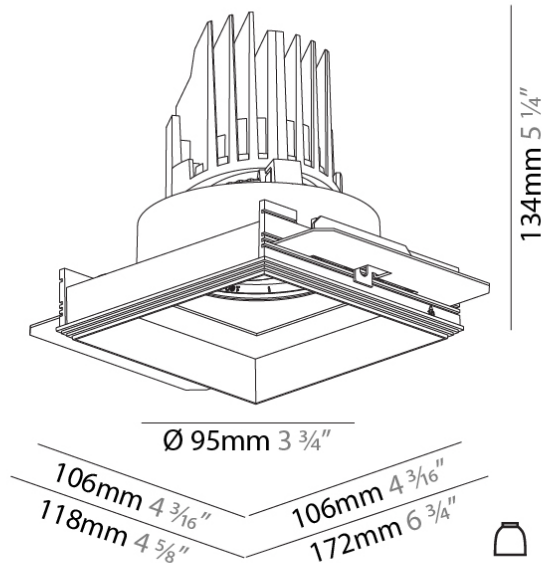

Cut-out Measurements: 120mm / 4 3/4" x 120mm / 4 3/4"
Upon Request: Unique Ceiling Thickness

ELECTRICAL

Lamp Type: LED (Zhaga Standard)
Input Wattage (W): 16.5
Total Output Wattage (W): 14.7
Dimming: Dali Dimming
Driver Included: No
Driver Location: Recessed Housing
Driver Type: Constant Current - 120Vac
Driver Class: Class 2
Housing: See Components
Input Voltage (V): 120
Constant Current (MA): 350

LED

Number of LEDs: 1
Max. Delivered Lumen (lm): 770
Nominal Lumen (lm): 1140
CRI: >90 CRI
Lamp Life (hrs): 50000
Upon Request: RGB-W Tunable White Special Color Temperature Special LED

OPTICAL

Reflector: 20 / 40 / 60
Adjustability: Rotational 355°; Tilt 30°
Upon Request: Special Beam Angles

RATINGS AND CERTIFICATIONS

382, F 416-247-9319, www.zaneen.com
Created by Zaneen Lighting for North American Standards at the end of the existing Model #. For assistance on 'custom' specifications, contact zteam@zaneen.com.
In a constant effort to supply the best product, we reserve the right to change specifications or materials without notice. The most recent specification sheets are found at zaneen.com
IP rating: IP20