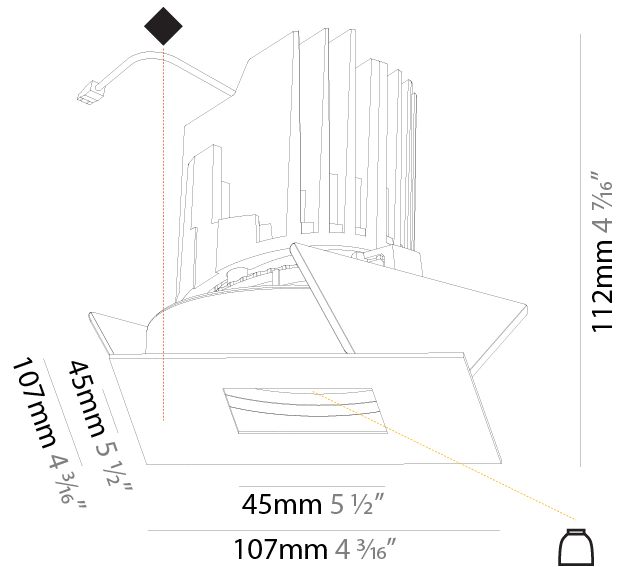

GENERAL

Series: Bioniq
Subseries: Bioniq Square Pinhole
Brand: Prolicht
Division: Architectural
Mounting Type: Recessed
Mounting Location: Ceiling
Subcategory: Downlight

PHYSICAL

Shape: Square
Length (mm): 107
Length (in): 4 ³/₁₆"
Width (mm): 107
Width (in): 4 ³/₁₆"
Depth (mm): 112
Depth (in): 4 ⁷/₁₆"
Ceiling Thickness (mm): 10 / 12.5 / 15
Ceiling Thickness (in): 3/8 or 1/2 or 9/16
Min. Recessing Depth (mm): 130
Min. Recessing Depth (in): 5 ¹/₈"
Light Distribution: Adjustable / Downlight
Weight (kg): 0.463
Weight (lbs): 1.02
Fixture Finish: SSR / BKV / CWI / CRY / HAB / UFT / ITA / RUA / FTG / MYG / LOD / PUS / FRO / FUP / KIA / POP / BLS / SPG / MEY / GOH / GUM / CHC / COM / ABZ / JAG / OBR / MOS / ROR
Fixture Material: Aluminum Die Cast
Cut-out Measurements: 98mm / 3 7/8"

ELECTRICAL

Lamp Type: LED (Zhaga Standard)
Total Output Wattage (W): 15
Dimming: Dali Dimming
Driver Included: No
Driver Location: Recessed Housing
Driver Type: Constant Current - 120Vac
Housing: See components
Input Voltage (V): 120
Constant Current (MA): 350

LED

Number of LEDs: 1
Color Temperature (°K): Warm Dim
Max. Delivered Lumen (lm): 760
Nominal Lumen (lm): 1140
CRI: >90 CRI
Lamp Life (hrs): 50000

OPTICAL

Reflector°: 20 / 40 / 60
Adjustability: Rotational 355°; Tilt 30°

RATINGS AND CERTIFICATIONS

Certified By: Certified for North American Standards
IP rating: IP20