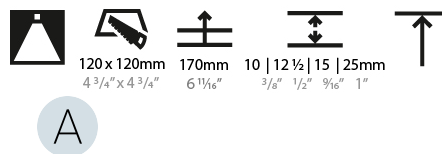

GENERAL

Series: Bioniq
Subseries: Bioniq Square Deep
Brand: Prolicht
Division: Architectural
Mounting Type: Trimless
Mounting Location: Ceiling
Subcategory: Downlight

PHYSICAL

Diameter (mm): 95
Diameter (in): 3 3/4
Length (mm): 106
Length (in): 4 3/16
Width (mm): 106
Width (in): 4 3/16
Height (mm): 150
Height (in): 5 7/8
Ceiling Thickness (mm): 10 / 12.5 / 15 / 25
Ceiling Thickness (in): 3/8 or 1/2 or 9/16 or 1
Min. Recessing Depth (mm): 170
Min. Recessing Depth (in): 6 11/16
Light Distribution: Downlight
Weight (kg): 0.688
Weight (lbs): 1.52
Fixture Finish: SSR / BKV / CWI / CRY / HAB / UFT / ITA / RUA / FTG / MYG / LOD / PUS / FRO / FUP / KIA / POP / BLS / SPG / MEY / GOH / GUM / CHC / COM / ABZ / JAG / OBR / MOS / ROR
Fixture Material: Aluminum Die Cast
Cut-out Measurements: 120mm / 4 3/4" x 120mm / 4 3/4"
Upon Request: Unique Ceiling Thickness

ELECTRICAL

Lamp Type: LED (Zhaga Standard)
Input Wattage (W): 16.5
Total Output Wattage (W): 14.7
Dimming: Dali Dimming
Driver Included: No
Driver Location: Recessed Housing
Driver Type: Constant Current - 120Vac
Driver Class: Class 2
Housing: See Components
Input Voltage (V): 120
Constant Current (MA): 350

LED

Number of LEDs: 1
Color Temperature (°K): Warm Dim
Max. Delivered Lumen (lm): 770
Nominal Lumen (lm): 1140
CRI: >90 CRI
Lamp Life (hrs): 50000
Upon Request: RGB-W Tunable White Special Color Temperature Special LED

OPTICAL

Reflector: 20 / 40 / 60
Upon Request: Special Beam Angles

RATINGS AND CERTIFICATIONS

Zaneen Group, Inc. 6260 Folsom Blvd., Suite 3382, F 416-247-9319, www.zaneen.com

Certified By: Certified for North American Standards
In a constant effort to supply the best product, we reserve the right to change specifications or materials without notice. The most recent specification sheets are found at zaneen.com