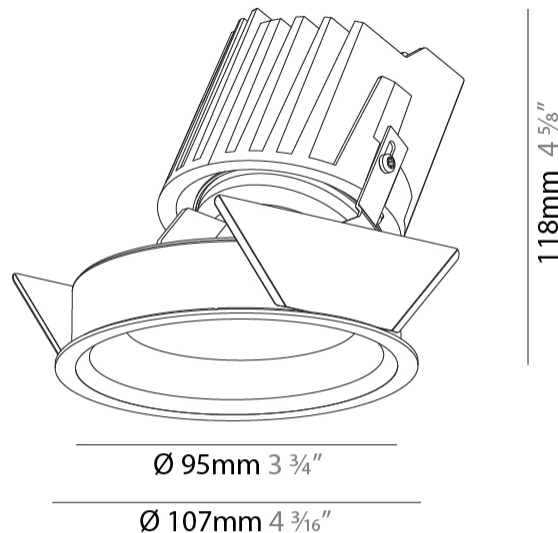

A35549-

base number Reflector
Options

1. To build a product code in our configurator select the specify button on the base model # product page
2. To build a manual product code on this datasheet choose from the options listed below in blue font and add the suffix to the base model #

GENERAL

Series: Bioniq
Subseries: Bioniq Round Wallwash
Brand: Prolicht
Division: Architectural
Mounting Type: Recessed
Mounting Location: Ceiling
Subcategory: Downlight

PHYSICAL

Shape: Round
Diameter (mm): 107
Diameter (in): 4 3/16
Height (mm): 118
Height (in): 4 5/8
Ceiling Thickness (mm): 10 / 12.5 / 15
Ceiling Thickness (in): 3/8 or 1/2 or 9/16
Min. Recessing Depth (mm): 140
Min. Recessing Depth (in): 5 1/2
Light Distribution: Adjustable / Asymmetric
Weight (kg): 0.456
Weight (lbs): 1
Fixture Finish: Chrome
Fixture Material: Aluminum Die Cast
Cut-out Measurements: 98mm / 3 7/8"

ELECTRICAL

Lamp Type: LED (Zhaga Standard)
Total Output Wattage (W): 15
Dimming: Dali Dimming
Driver Included: No
Driver Location: Recessed Housing
Driver Type: Constant Current - 120Vac
Housing: See components
Input Voltage (V): 120
Constant Current (MA): 350

LED

Number of LEDs: 1
Color Temperature (°K): Warm Dim
Max. Delivered Lumen (lm): 910
Nominal Lumen (lm): 1140
CRI: >90 CRI
Lamp Life (hrs): 50000

OPTICAL

Reflector: 20 / 40 / 60

RATINGS AND CERTIFICATIONS

Certified By: Certified for North American Standards
IP rating: IP20