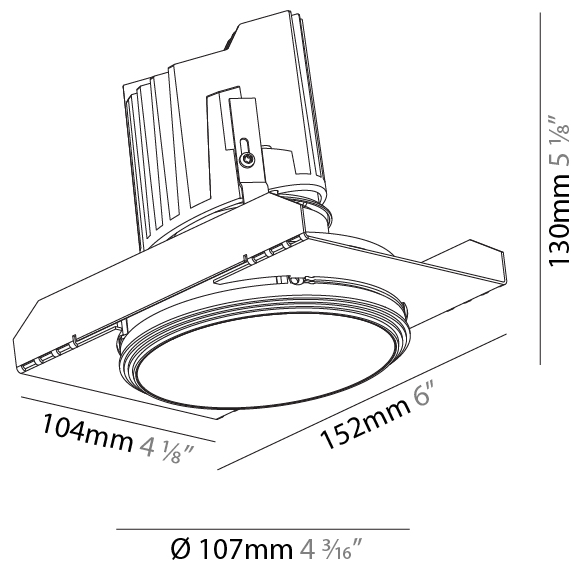

PHYSICAL

Shape: Round
Diameter (mm): 107
Diameter (in): 4 3/16
Height (mm): 130
Height (in): 5 1/8
Ceiling Thickness (mm): 10 / 12.5 / 15 / 25
Ceiling Thickness (in): 3/8 or 1/2 or 9/16 or 1
Min. Recessing Depth (mm): 150
Min. Recessing Depth (in): 5 7/8
Light Distribution: Downlight
Weight (kg): 0.646
Weight (lbs): 1.42
Fixture Finish: SSR / BKV / CWI / CRY / HAB / UFT / ITA / RUA / FTG / MYG / LOD / PUS / FRO / FUP / KIA / POP / BLS / SPG / MEY / GOH / GUM / CHC / COM / ABZ / JAG / OBR / MOS / ROR
Fixture Material: Aluminum Die Cast
Cut-out Measurements: Ø 111mm / 4 3/8"
Upon Request: Unique Ceiling Thickness

ELECTRICAL

Lamp Type: LED (Zhaga Standard)
Input Wattage (W): 15
Total Output Wattage (W): 14.7
Dimming: Dali Dimming
Driver Included: No
Driver Location: Recessed Housing
Driver Type: Constant Current - 120Vac
Driver Class: Class 2
Housing: See components
Input Voltage (V): 120
Constant Current (MA): 350

LED

Number of LEDs: 1
Color Temperature (°K): Warm Dim
Max. Delivered Lumen (lm): 766
Nominal Lumen (lm): 1140
CRI: >90 CRI
Lamp Life (hrs): 50000
Upon Request: RGB-W Tunable White Special Color Temperature Special LED

OPTICAL

Reflector°: 18 / 42 / 60
Optic°: Lens Pack - No Lens / Linear Spread Lens / Honeycomb / Spread Lens
Upon Request: Special Beam Angles

RATINGS AND CERTIFICATIONS

111mm 4 3/16" 150mm 5 7/8" 10 | 12 1/2 | 15 | 25mm 3/8" 1/2" 9/16" 1"